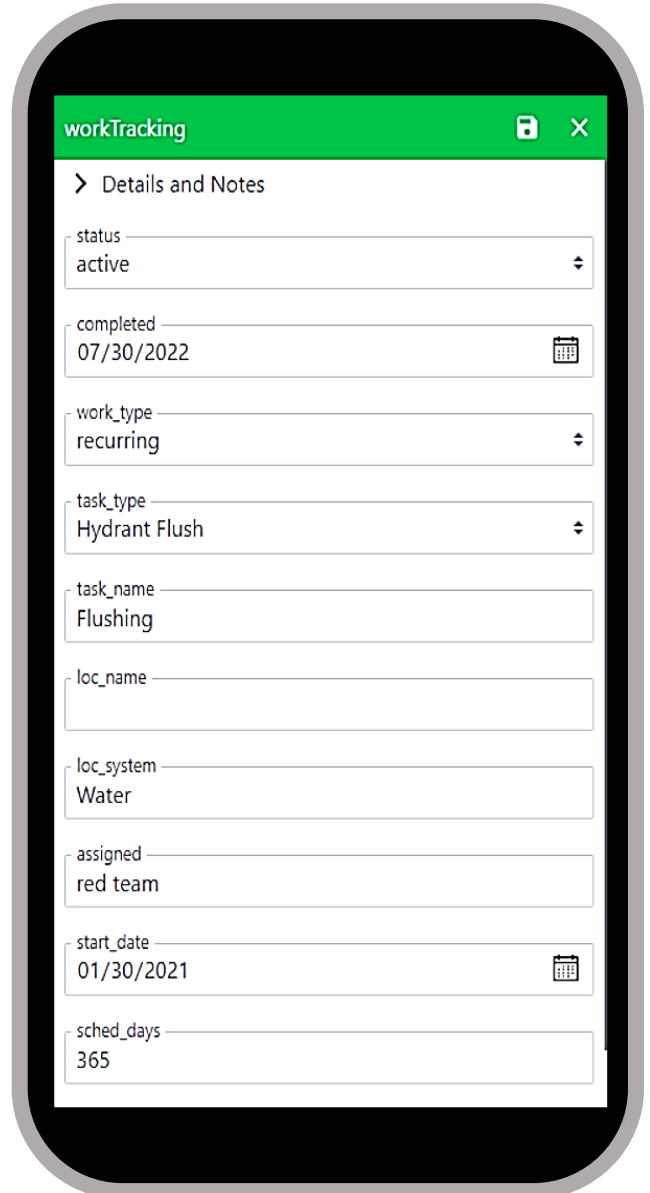

Mobile Map

Contact Us For a Free Quote:
Lewis Dixon: ldixon@cdpengineers.com