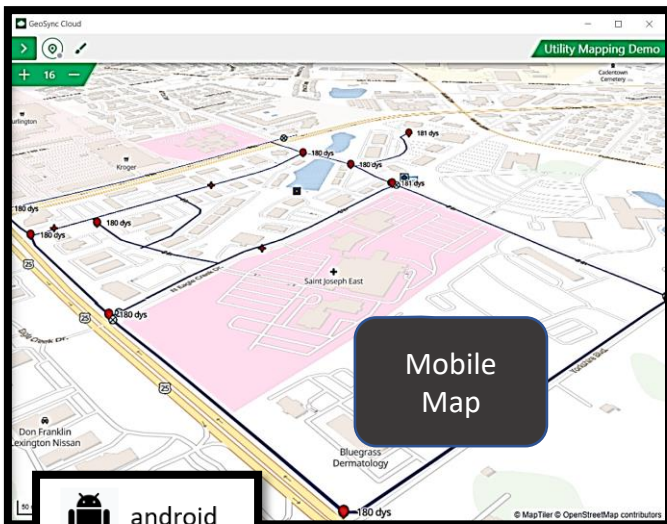

Security

- Team based users and permissions (View, Edit, Manage)
- Cloud hosted

Check out our video!

- ☐ Valve Exercise
- ☐ Hydrant Flushing
- ☐ Pump Maintenance
- ☐ Water Treatment
- ☐ Sanitary Treatment
- ☐ Tank Maintenance
- ☐ All Other Tasks