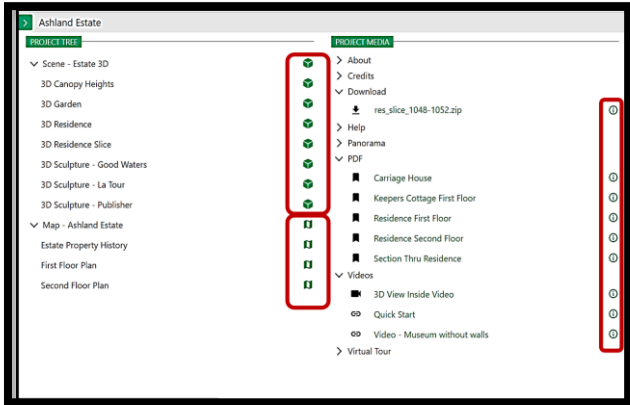

Easy to Use!

Interactive Projects

...build and share secure mapping projects (single URL)
...GIS maps, tables, forms, media, and point clouds

E911 . GIS Groups . Utilities . Planning . Facilities

Dashboard

GIS Mapping

Tables, Forms, Media

3D Scenes (Point Clouds)

Contact Us For a Free Quote:
Lewis Dixon: ldixon@cdpengineers.com