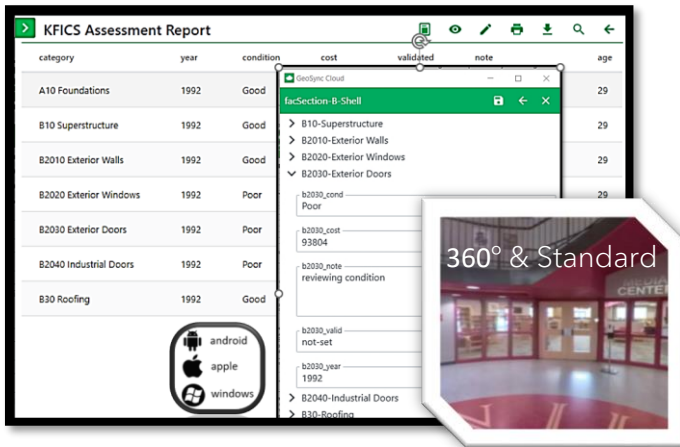

Tables, Forms, Media