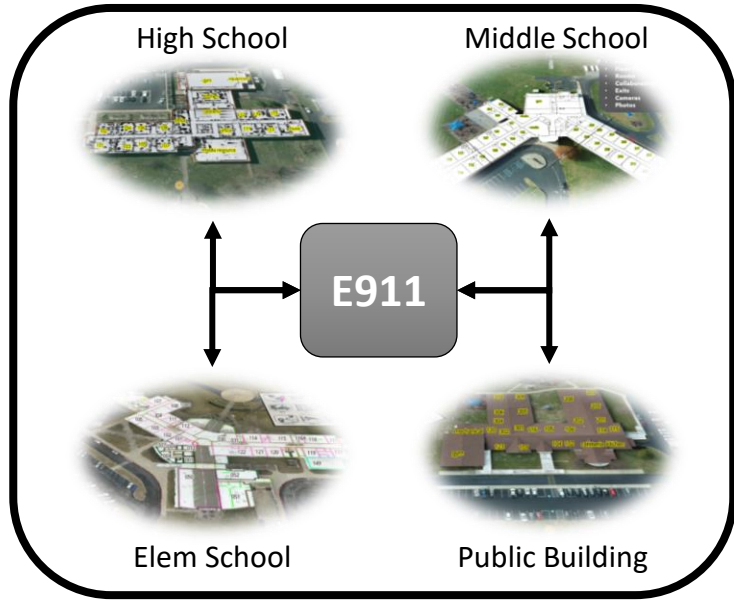

Easy to Use!

E911 Campus Framework

...managed and hosted interactive campus mapping
...improve safety and response times

Secure Campus Container

- Single Secure URL
- Dashboard
- Interactive Floor Plan(s)**
- Interactive Room Layer (NG911 Ready)
- Interactive Exit Layer
- Interactive Photo Layer
- Interactive Camera Layer
- E911 Collaboration Tool
- Supports GIS Layers
- Supports UAV Ortho Imagery
- Link PDF, JPG, or Web Pages
- 3D Scenes (Point Clouds)
- Tables
- Fully Searchable**

Share & Integrate

- Each campus container is its own secure web site
- Easily integrate with existing mapping – unlimited users

Scalable

- Campus containers are stand alone – add as you need
- Storage is expandable as needed