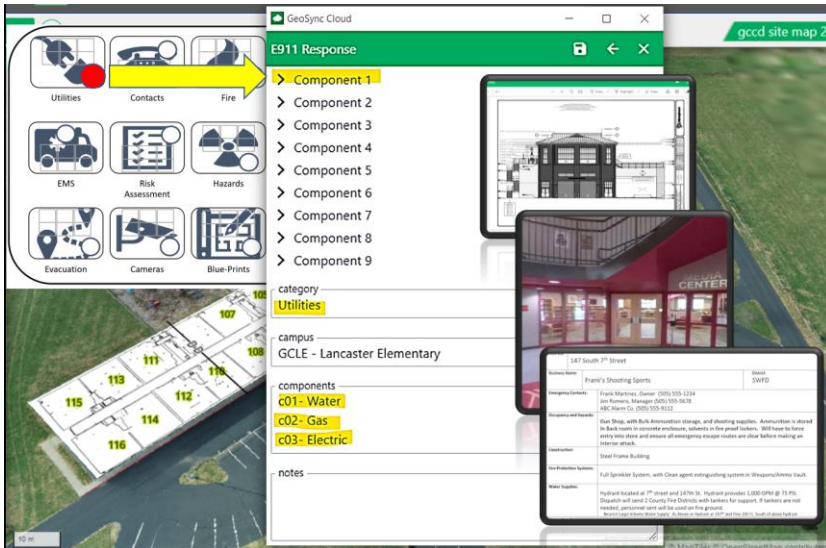

Sustainable

- Campus containers are dynamic and updatable (tools included)
- Collaborate with campus security to update rooms, etc.

Contact Us For a Free Quote:
Lewis Dixon: ldixon@cdpengineers.com

Easy to Use!

E911 Campus Framework

...managed and hosted interactive campus mapping
...improve safety and response times

Campus Container

- Interactive Floor Plan(s)
- Searchable
- Forms for viewing and editing
- Measure
- Turn layers on / off
- View linked photos / documents
- Edit features including rooms
- Supports UAV Imagery
- Real world location

Campus Collaboration Tool

- Placeholder for key information
- Contacts
- Utilities
- Fire Plans
- Evacuation Plans
- Emergency Response Plans
- Building Structure Info
- Hazards
- Training Materials
- Link anything
- Empower collaboration